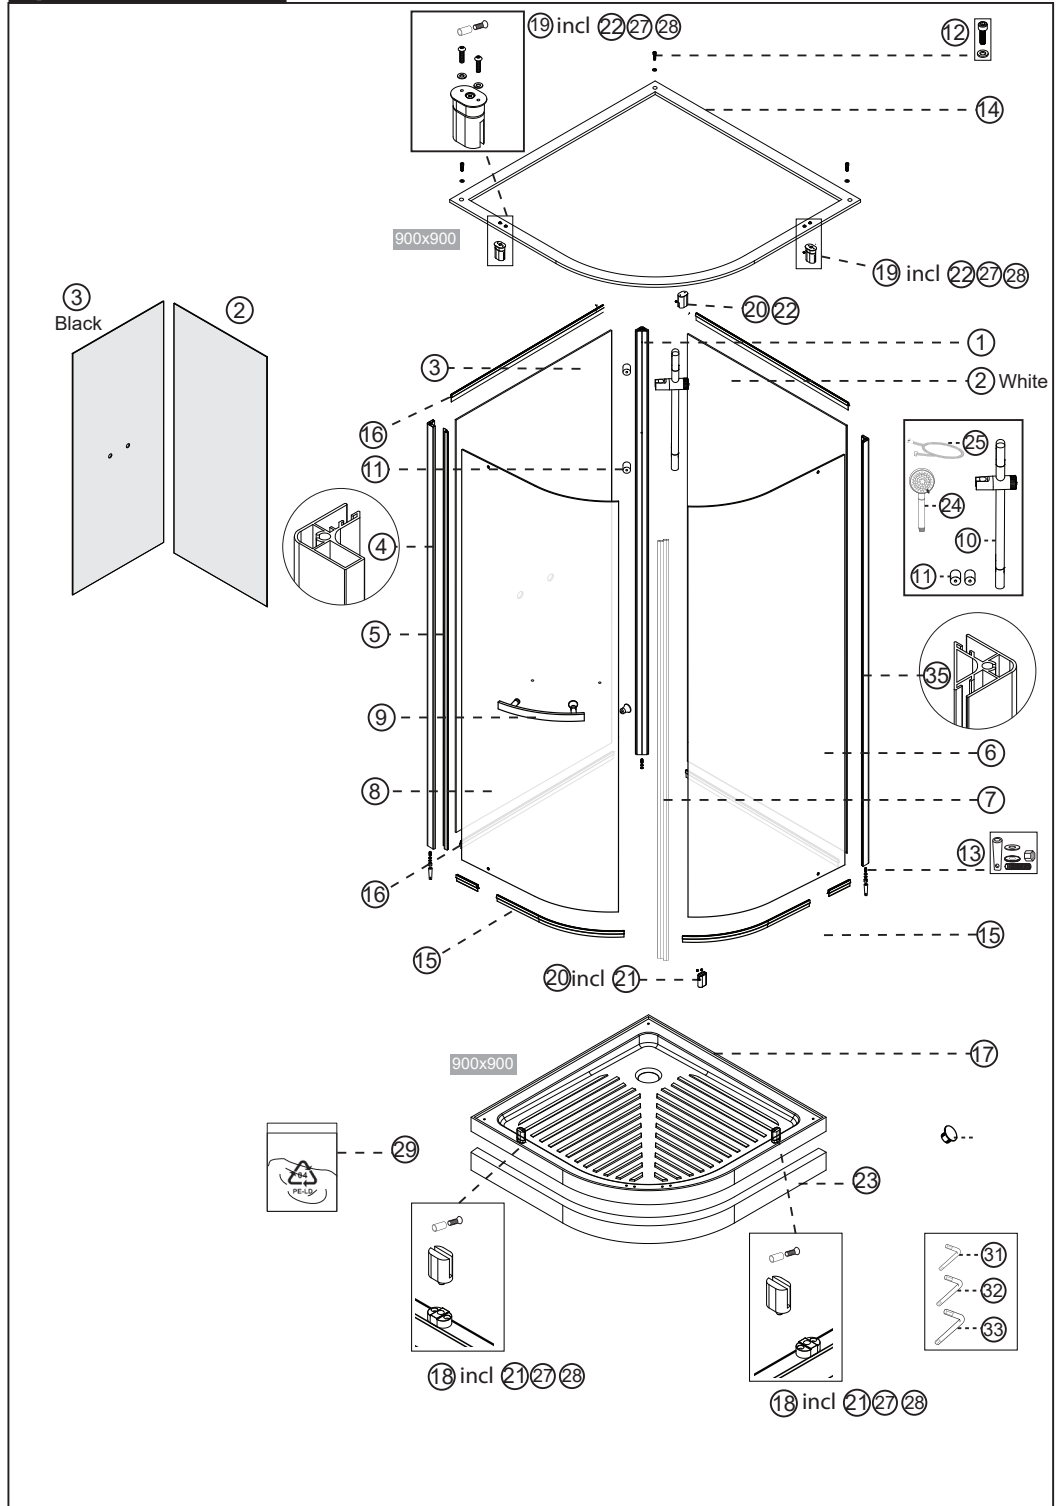

NORRO®

Ocean R

Art.nr 2411, 2416, 2421,
24100, 24120

Exploded View:

Drawing Nr.	Art Nr.	Description	Unit
1	9260-A	Corner profile on back panel for all Ocean cabins	pc
2	9260-B	White Back panel without mixer hole for Ocean 90x90 square & round	pc
	9260-C	Black Back panel without mixer hole for Ocean 90x90 square & round	pc
3	9260-H	White Back panel with mixer hole for Ocean 90x90 square & round	pc
	9260-J	Black Back panel with mixer hole for Ocean 90x90 square & round	pc
4	9260-O	Connecting profile for Ocean door side	pc
5	9260-P	Water proof gasket on door for Ocean	pc
6	9260-Q	Fixed front panel for Ocean 90x90 round	pc
7	9260-U	Magnetic gasket on door for Ocean round	pc
8	9260-V	Door glass for Ocean 90x90 round	pc
9	9260-Z	Stainless steel handle set for Ocean round	pc
10	9261-B	Sliding bar for Ocean CC-420mm	pc
11 & 30	9261-C	Sliding bar connector for Ocean	set
12 & 13 31, 32, 33 & 36	9261-D	Screw bag for Ocean cabin with hex keys	set
14	9261-E	Upper frame profile for Ocean round 90x90	pc
15	9261-J	Bottom gasket for Ocean	pc
16	9261-K	Back panel gasket for Ocean	pc
17	9261-L	Complete tray set for Ocean 90x90 round	set
18, 21, 27 & 28	9261-P	Lower rotatable glass clip set for Ocean incl screws	set
19, 22, 27 & 28	9261-Q	Upper rotatable glass clip set for Ocean incl screws	set
20	9261-R	Plastic clip on fix door for Ocean incl screws	set
23	9261-T	Tray skirt for Ocean 90x90 round	pc
24	9400-H	Hand shower	pc
25	9400-I	Shower hose	pc
29		Lubrication for hinges	pc
34		Assembly accessory for shower bar	pc
35	9306567	Connecting profile for Ocean fixed panel side	pc
37		Plastic covers for corner profile	set